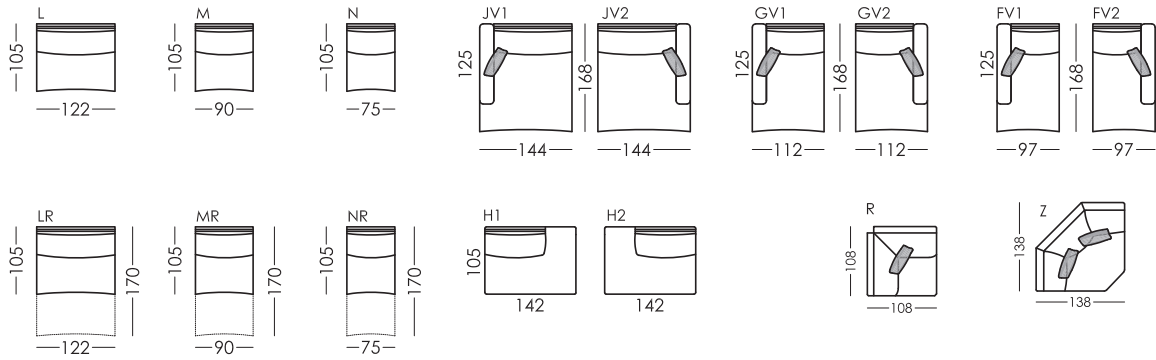

SELENE

CROQUIS-SCHEMATICS