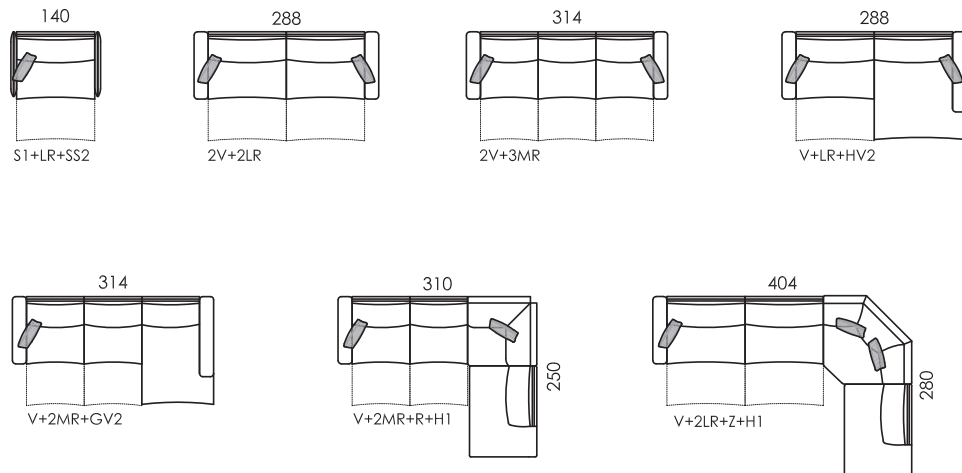

SELENE

CROQUIS-SCHEMATICS

COMP.